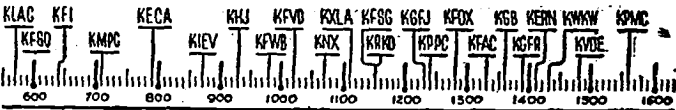

YOUR RADIO TODAY

CHURCH SERVICES

7 A.M. KFI-Bible. KNX-Church of Air. KHJ-Bible Class. KECA-Ch. Wildwood. 7:30 A.M. KMPC-Bible Class.	9 A.M. KFI-Eternal Life. KFAC-Liberal Cath. 9:15 A.M. KLAC-Catholic Hour 9:30 A.M. KHJ-Lutheran Hour. 11 A.M. KFAC-Methodist Ch. 11:30 A.M. KECA-"Vespers."	3 P.M. KFI-Catholic Hour. KPWB-Gospel Song. 4 P.M. KPWB-Revival. 4:30 P.M. KRKD-Church of God 5 P.M. KPWB-Vce. Calvary. 6:30 P.M. KPWB-Gospel Songs. KRKD-1st Brethren Church. 7 P.M. KPWB-Rescue Mis- sion.	7:30 P.M. KXLA-Open Door. 7:45 P.M. KPWB-Catholic Ans. 8 P.M. KPWB-First Presby. KFAC-First Meth- odist Church. 9 P.M. KGFJ-Ave Maria Hr. KXLA-Revival Hour. 9:30 P.M. KPWB-Pac. Lutheran 10 P.M. KFOX. KMPC-Re- vival.
---	---	--	--

F.M. SCHEDULE

KFI-105.9 Meg. 8 to 9 p.m. 3:00 p.m.-Afternoon Melodie 3:30 p.m.-Classics. 5:00 p.m.-Symphonic. 6:00 p.m.-World of Music. 6:30 p.m.-Dinner Hour. 8:00 p.m.-Classics.	KHJ-101.1 Meg. 8 to 9 p.m. 3:00 p.m.-Those Webster I. 3:30 p.m.-Nick Carter. 4:00 p.m.-Mystery. 6:00 p.m.-At Party's. 6:30 p.m.-It's a Living. 7:30 p.m.-Clary's Gazette.	KUSC-91.5 Meg. 6:50 to 10:50 p.m. 6:00 p.m.-Music Miniatures. 7:00 p.m.-Concert Hour. 8:00 p.m.-Night Extra. 8:15 p.m.-Songs Tonight. 8:45 p.m.-Today in History. 9:00 p.m.-Yr. Melody. (The following programs same as A.M. schedules above.)
KMG-M-98.7 Meg. 3 to 10 p.m. 3:00 p.m.-"Opera." 5:30 p.m.-Memory Theater. 6:00 p.m.-Curtain Time. 7:00 p.m.-Concerto. 8:30 p.m.-Melodies Sesue. 9:00 p.m.-Sun. Serenade.	KKLA-97.1 Meg. 8 to 12 a.m.-6 to 10 p.m. 8:00 a.m.-Voice of Faith. 9:00 a.m.-Sun. Symphony. 10:15 a.m.-Concert Orch. 6:00 p.m.-Intermezzo. 7:00 p.m.-Angelus Hour. 9:30 p.m.-Waltz Time.	KECA-98.5 Meg. 7 to 12 p.m. KNX-98.1 Meg. 3 to 9 p.m. KMPC-100.3 Meg. 3 to 9 p.m.